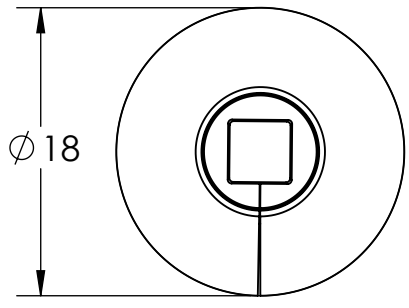

Common Cap Sizes. Other Sizes and Blank Caps Available.

Cover Shipped and Stored Flat

TYPE: EXTRA LARGE CONE BASE COVER  
 FINISH: TEXTURED ABS-PAINTABLE  
 MATERIAL: BLACK ABS PLASTIC

Light Pole Systems, Inc  
 LightPoleSystems.com  
 (714) 786-8983  
 1057 E. Imperial Hwy #155  
 Placentia Ca. 92870

MODEL#: XLCBC

SCALE: 1:12

DATE: 8/22/18