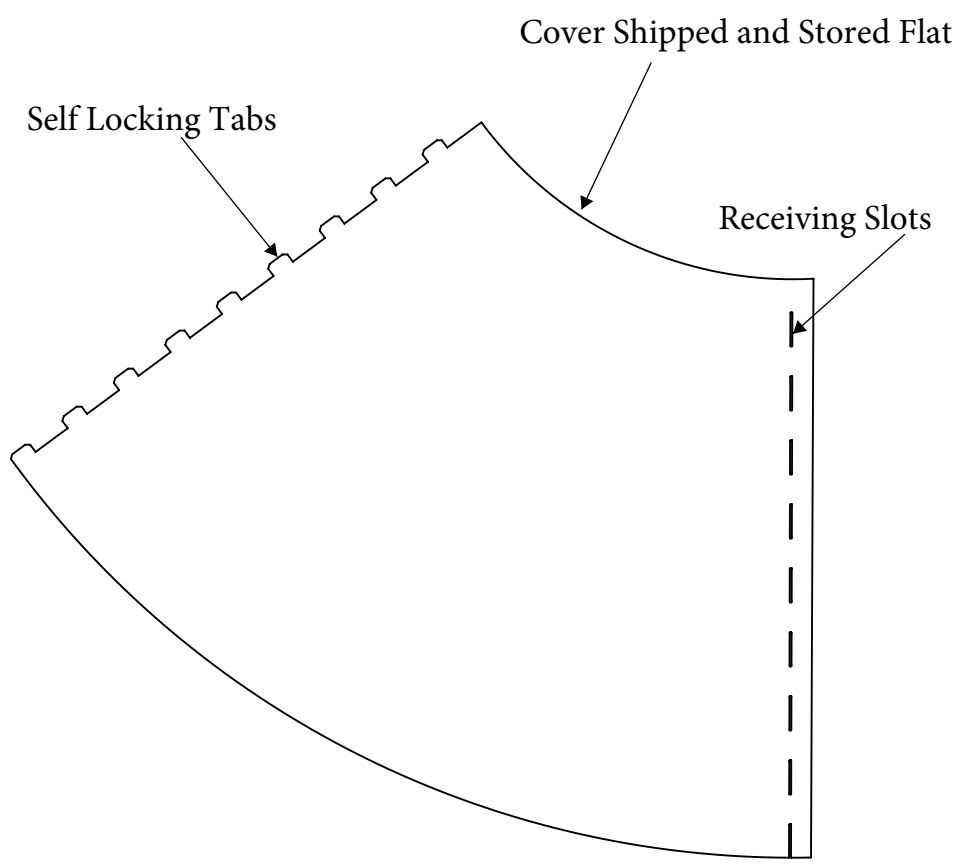

Common Cap Sizes. Other Sizes and Blank Caps Available.

Cover Shipped and Stored Flat

TYPE: EXTRA LARGE CONE BASE COVER  
 FINISH: TEXTURED ABS-PAINTABLE  
 MATERIAL: BLACK ABS PLASTIC

Light Pole Systems, Inc  
 LightPoleSystems.com  
 (714) 786-8983  
 1057 E. Imperial Hwy #155  
 Placentia Ca. 92870

MODEL#: XLCBC

SCALE: 1:12

DATE: 8/22/18