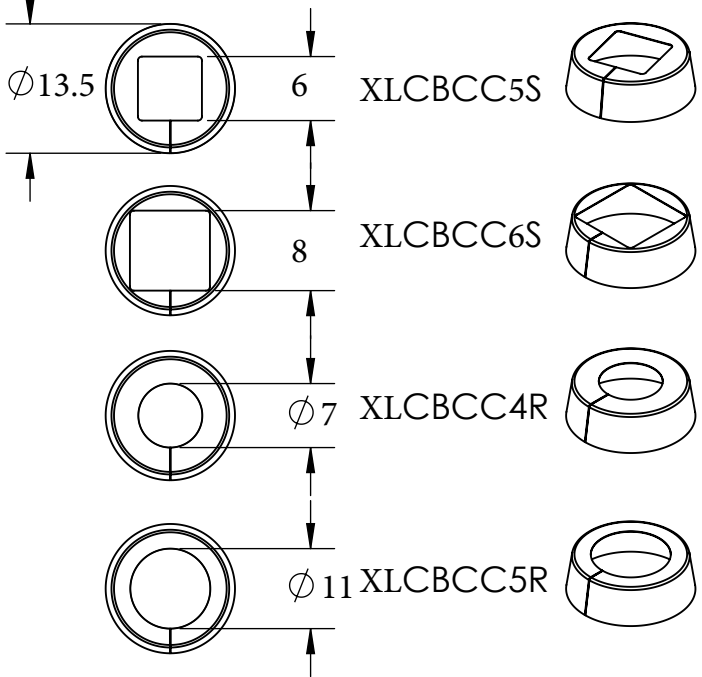

Common Cap Sizes. Other Sizes and Blank Caps Available.

Cover Shipped and Stored Flat

TYPE: EXTRA LARGE CONE BASE COVER  
 FINISH: TEXTURED ABS-PAINTABLE  
 MATERIAL: BLACK ABS PLASTIC

Light Pole Systems, Inc  
 LightPoleSystems.com  
 (714) 786-8983  
 1057 E. Imperial Hwy #155  
 Placentia Ca. 92870

MODEL#: XLCBC

SCALE: 1:12

DATE: 8/22/18