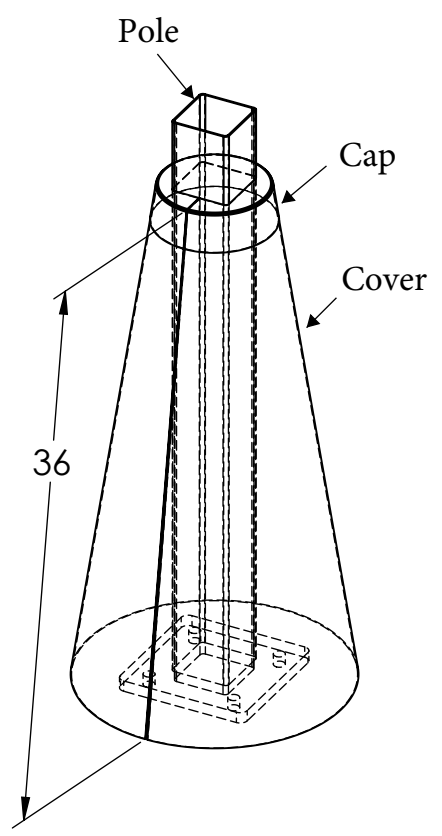

Common Cap Sizes. Other Sizes and Blank Caps Available.

Cover Shipped and Stored Flat

TYPE: EXTRA LARGE CONE BASE COVER  
 FINISH: TEXTURED ABS-PAINTABLE  
 MATERIAL: BLACK ABS PLASTIC

Light Pole Systems, Inc  
 LightPoleSystems.com  
 (714) 786-8983  
 1057 E. Imperial Hwy #155  
 Placentia Ca. 92870

MODEL#: XLCBC

SCALE: 1:12

DATE: 8/22/18