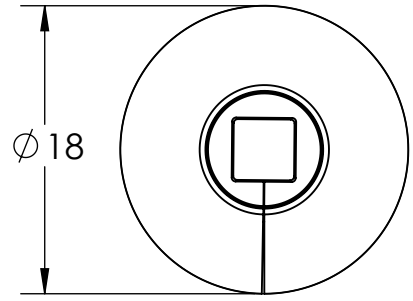

Common Cap Sizes. Other Sizes and Blank Caps Available.

TYPE: EXTRA LARGE CONE BASE COVER  
 FINISH: TEXTURED ABS-PAINTABLE  
 MATERIAL: BLACK ABS PLASTIC

Light Pole Systems, Inc  
 LightPoleSystems.com  
 (714) 786-8983  
 1057 E. Imperial Hwy #155  
 Placentia Ca. 92870

U.S Patent # 9,752,344

MODEL#:  
XLCBC

SCALE:  
1:12

DATE:  
12/3/19