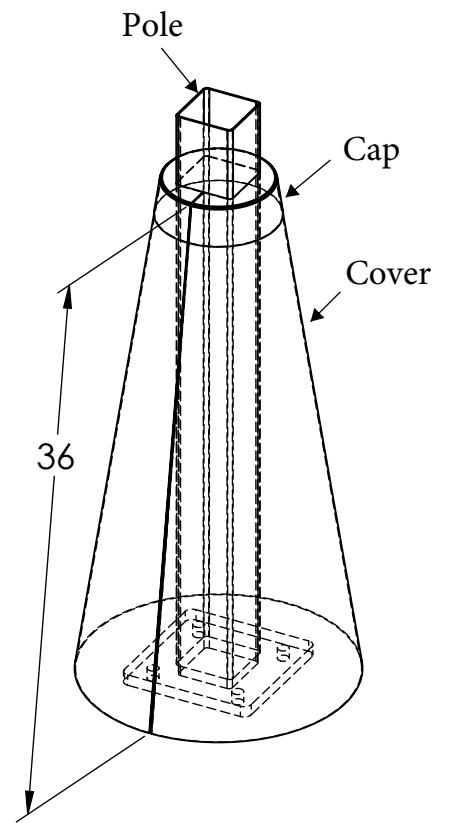

Common Cap Sizes. Other Sizes and Blank Caps Available.

TYPE: EXTRA LARGE CONE BASE COVER  
 FINISH: TEXTURED ABS-PAINTABLE  
 MATERIAL: BLACK ABS PLASTIC

Light Pole Systems, Inc  
 LightPoleSystems.com  
 (714) 786-8983  
 1057 E. Imperial Hwy #155  
 Placentia Ca. 92870

U.S Patent # 9,752,344

MODEL#:  
XLCBC

SCALE:  
1:12

DATE:  
12/3/19