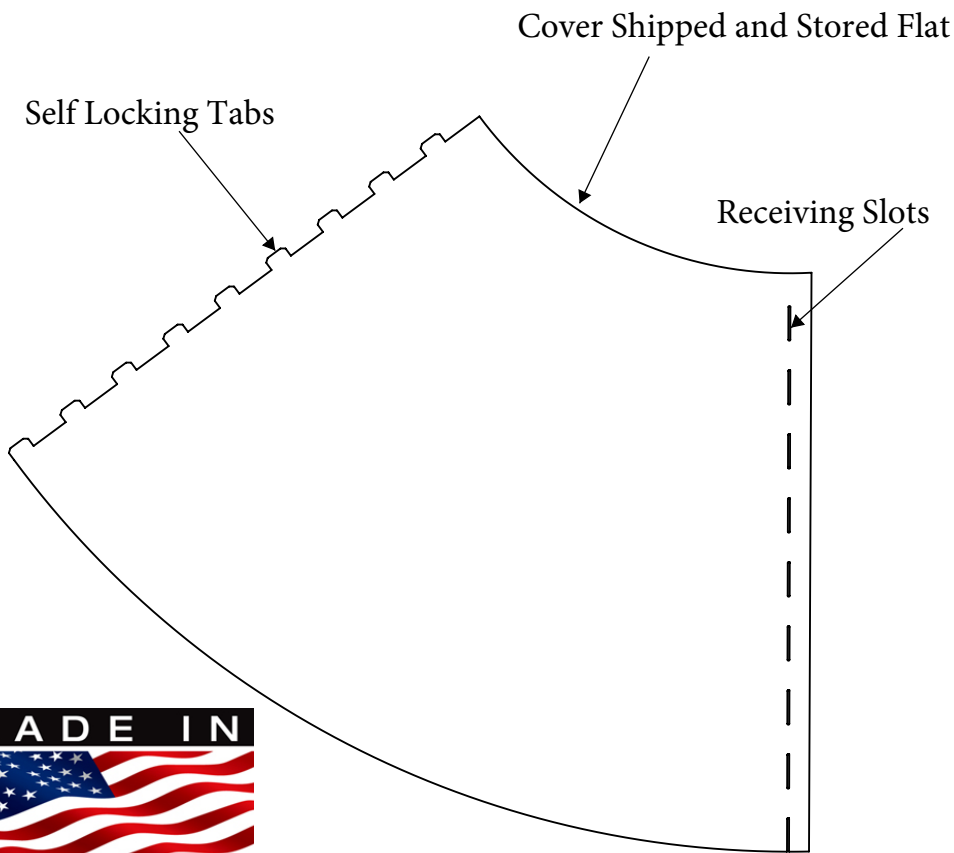

Common Cap Sizes. Other Sizes and Blank Caps Available.

TYPE: EXTRA LARGE CONE BASE COVER  
 FINISH: TEXTURED ABS-PAINTABLE  
 MATERIAL: BLACK ABS PLASTIC

Light Pole Systems, Inc  
 LightPoleSystems.com  
 (714) 786-8983  
 1057 E. Imperial Hwy #155  
 Placentia Ca. 92870

U.S Patent # 9,752,344

MODEL#:  
XLCBC

SCALE:  
1:12

DATE:  
12/3/19