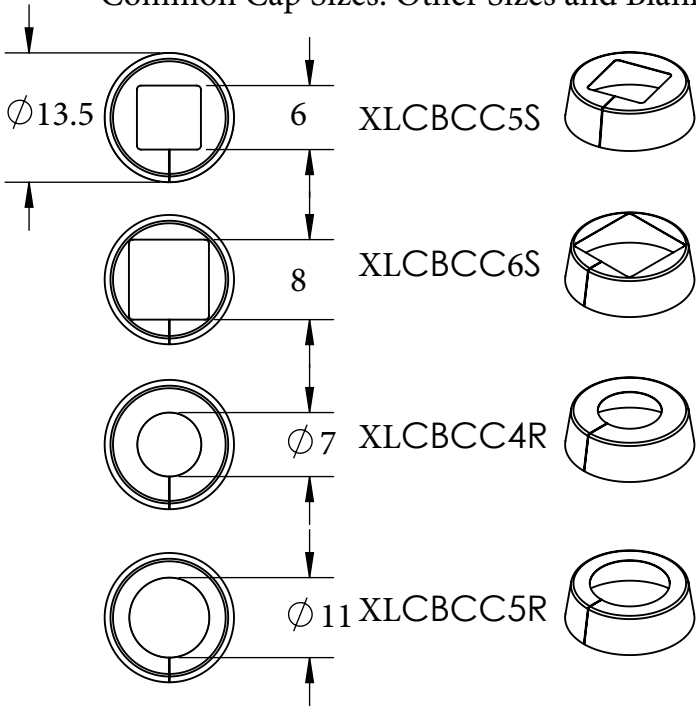

Common Cap Sizes. Other Sizes and Blank Caps Available.

TYPE: EXTRA LARGE CONE BASE COVER  
 FINISH: TEXTURED ABS-PAINTABLE  
 MATERIAL: BLACK ABS PLASTIC

Light Pole Systems, Inc  
 LightPoleSystems.com  
 (714) 786-8983  
 1057 E. Imperial Hwy #155  
 Placentia Ca. 92870

U.S Patent # 9,752,344

MODEL#:  
XLCBC

SCALE:  
1:12

DATE:  
12/3/19