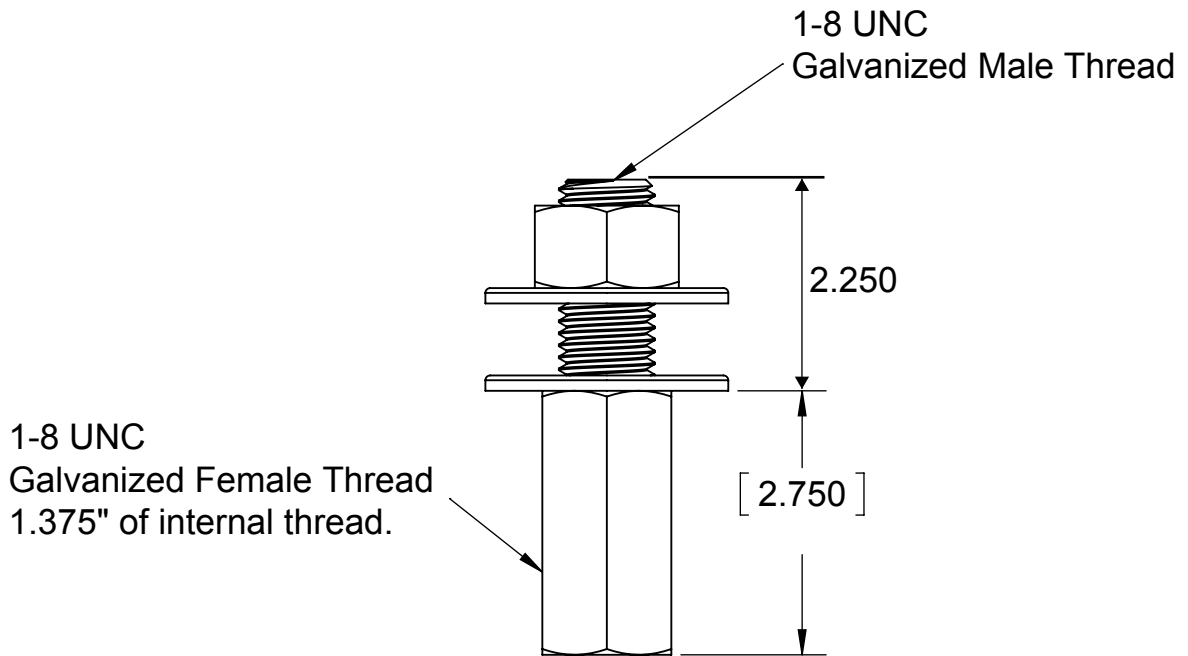

TE1 sold as a set of 4

Each Set includes

- (4) Thread Extenders each with:
- (1) Extension Stud
- (1) Nut
- (2) Washers

Light Pole Systems, Inc
lightpolesystems.com
(714) 786-8983
1057 E. Imperial Hwy #155
Placentia Ca. 92870

THREAD EXTENDER 1"
FINISH: GALVANIZED

TE1

MODEL#:
TE1

SCALE:
NONE

DATE:
8/22/18