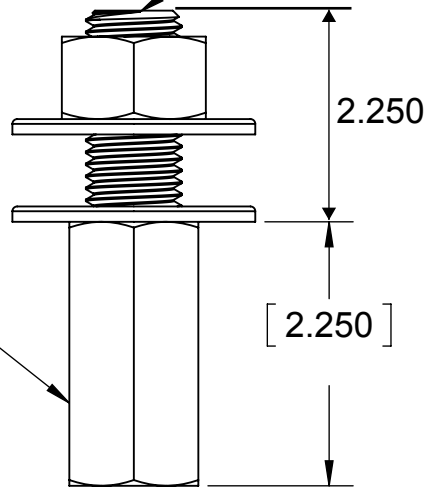

TE1 sold as a set of 4

Each Set includes

- (4) Thread Extenders each with:
- (1) Extension Stud
- (1) Nut
- (2) Washers

3/4" Hardened Washer

3/4"-10 UNC
Galvanized Nut

3/4"-10 UNC
Galvanized Male Thread

3/4"-10 UNC
Galvanized Female Thread
1.125" of internal thread.

Light Pole Systems, Inc
lightpolesystems.com
(714) 786-8983
1057 E. Imperial Hwy #155
Placentia Ca. 92870

THREAD EXTENDER 3/4"
FINISH: GALVANIZED

TE.75

MODEL#:
TE.75

SCALE:
NONE

DATE:
8/22/18