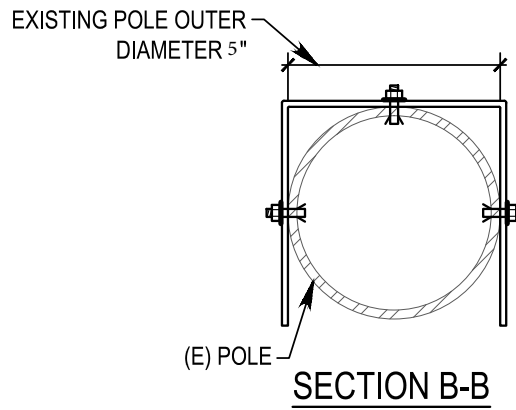

BOLT CIRCLE RANGE:

10 3/8" - 13 3/4"

HARDWARE INCLUDED IN KIT:

- (1) POLE BRACE
- (8) BOX BOLTS
- (4) ANCHOR NUTS
- (4) THREADED EXTENDERS
- (12) WASHERS

Light Pole Systems, Inc
lightpolesystems.com
 (714) 786-8983
 1057 E. Imerial Hwy #155
 Placentia Ca. 92870

TYPE: POLE REPAIR KIT
 FINISH: GALVANIZED

MODEL#: PRK5##E

SCALE: NONE

DATE: 1/19/16