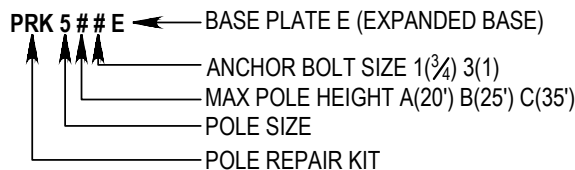

Light Pole Systems, Inc
lightpolesystems.com
(714) 786-8983
1057 E. Imerial Hwy #155
Placentia Ca. 92870

TYPE: POLE REPAIR KIT
FINISH: GALVANIZED