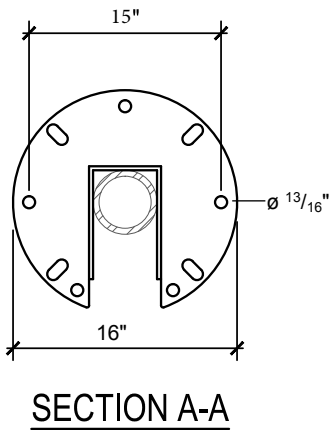

BOLT CIRCLE RANGE:

10 3/8" - 13 3/4"

HARDWARE INCLUDED IN KIT:

- (1) POLE BRACE
- (8) BOX BOLTS
- (4) ANCHOR NUTS
- (4) THREADED EXTENDERS
- (12) WASHERS

Light Pole Systems, Inc
lightpolesystems.com
 (714) 786-8983
 1057 E. Imerial Hwy #155
 Placentia Ca. 92870

TYPE: POLE REPAIR KIT
 FINISH: GALVANIZED

MODEL#: PRK5##E

SCALE: NONE

DATE: 1/19/16