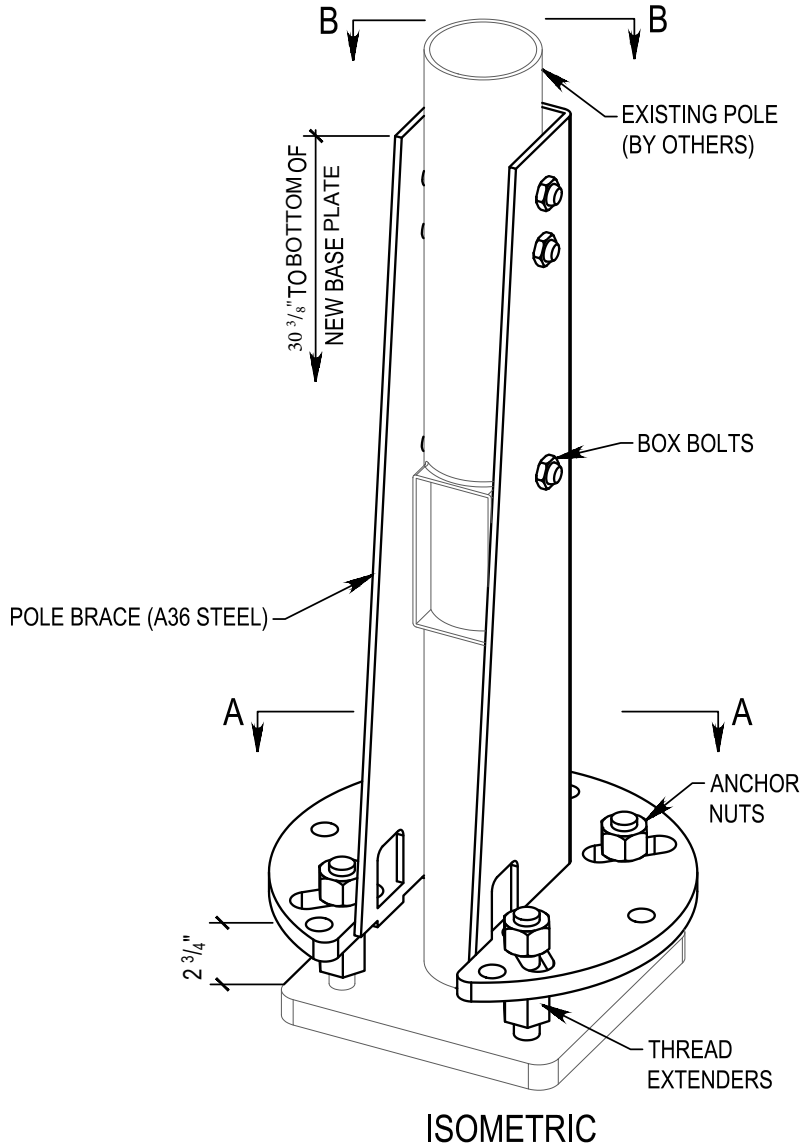

BOLT CIRCLE RANGE:

10 3/8" - 13 3/4"

HARDWARE INCLUDED IN KIT:

- (1) POLE BRACE
- (8) BOX BOLTS
- (4) ANCHOR NUTS
- (4) THREADED EXTENDERS
- (12) WASHERS

Light Pole Systems, Inc
lightpolesystems.com
 (714) 786-8983
 1057 E. Imerial Hwy #155
 Placentia Ca. 92870

TYPE: POLE REPAIR KIT
 FINISH: GALVANIZED

MODEL#: PRK5##E

SCALE: NONE

DATE: 1/19/16