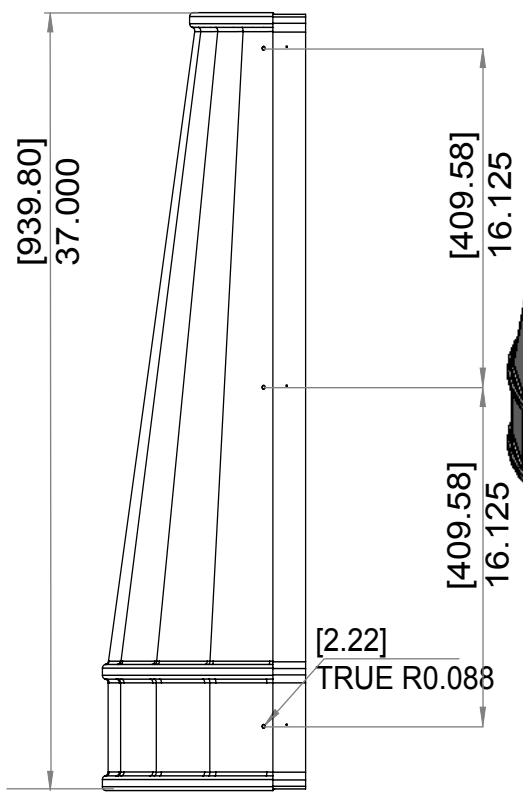

UNIVERSAL TOP.  
 Installer must cut square, round, octagon, etc depending on pole design.

TYPE: DECORATIVE BASE COVER  
 FINISH: TEXTURED ABS  
 MATERIAL: BLACK ABS PLASTIC

Light Pole Systems, Inc  
 LightPoleSystems.com  
 (714) 786-8983  
 1057 E. Imperial Hwy #155  
 Placentia Ca. 92870

MODEL#: DBC

SCALE: 1:7

DATE: 8/24/18