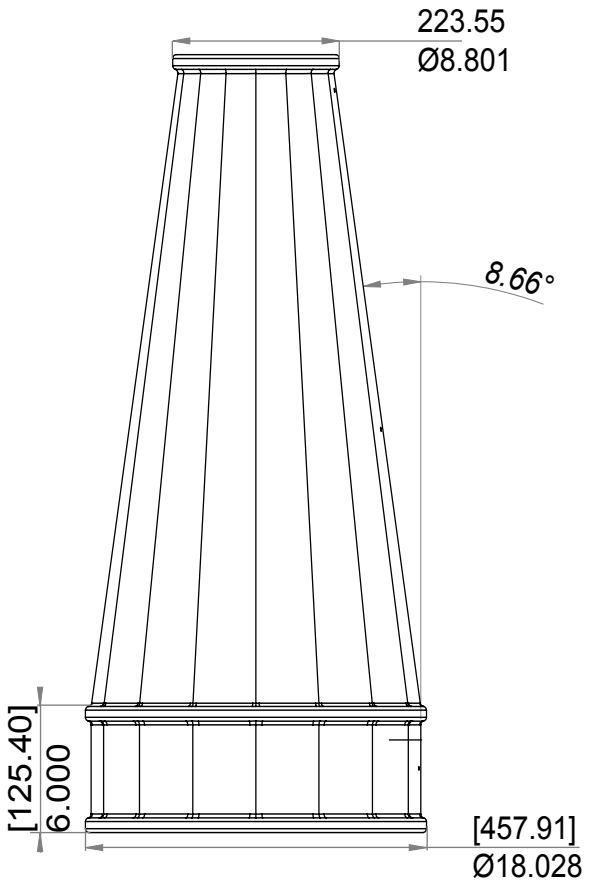

UNIVERSAL TOP.  
 Installer must cut square, round, octagon, etc depending on pole design.

TYPE: DECORATIVE BASE COVER  
 FINISH: TEXTURED ABS  
 MATERIAL: BLACK ABS PLASTIC

Light Pole Systems, Inc  
 LightPoleSystems.com  
 (714) 786-8983  
 1057 E. Imperial Hwy #155  
 Placentia Ca. 92870

MODEL#: DBC

SCALE: 1:7

DATE: 8/24/18