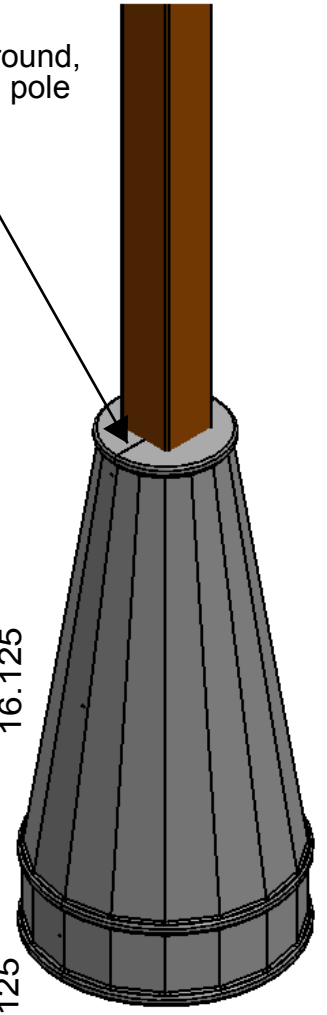

UNIVERSAL TOP.  
 Installer must cut square, round, octagon, etc depending on pole design.

TYPE: DECORATIVE BASE COVER  
 FINISH: TEXTURED ABS  
 MATERIAL: BLACK ABS PLASTIC

Light Pole Systems, Inc  
 LightPoleSystems.com  
 (714) 786-8983  
 1057 E. Imperial Hwy #155  
 Placentia Ca. 92870

MODEL#: DBC

SCALE: 1:7

DATE: 8/24/18