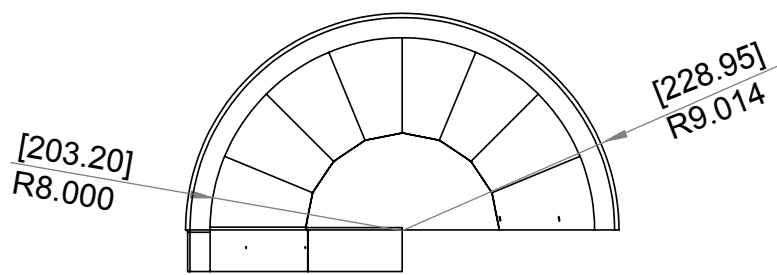

UNIVERSAL TOP.  
 Installer must cut square, round, octagon, etc depending on pole design.

TYPE: DECORATIVE BASE COVER  
 FINISH: TEXTURED ABS  
 MATERIAL: BLACK ABS PLASTIC

Light Pole Systems, Inc  
 LightPoleSystems.com  
 (714) 786-8983  
 1057 E. Imperial Hwy #155  
 Placentia Ca. 92870

MODEL#: DBC

SCALE: 1:7

DATE: 8/24/18