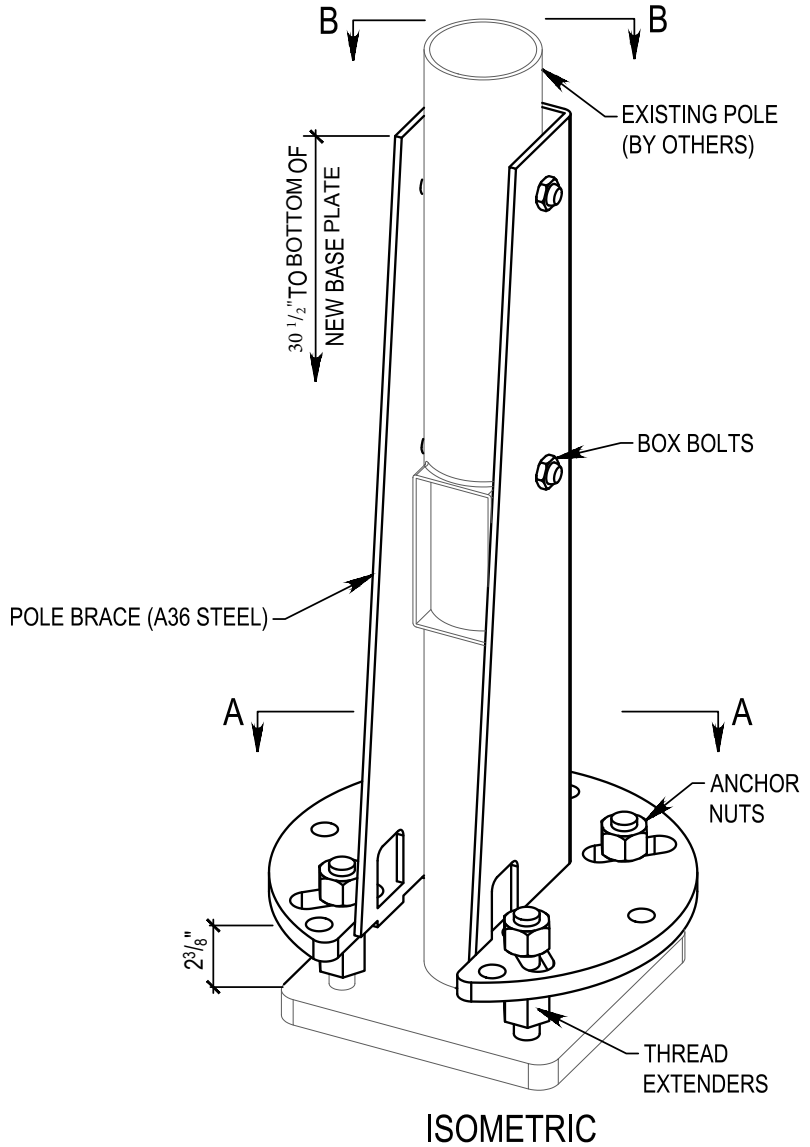

BOLT CIRCLE RANGE:

8" - 12½"

HARDWARE INCLUDED IN KIT:

- (1) POLE BRACE
- (6) BOX BOLTS
- (4) ANCHOR NUTS
- (4) THREADED EXTENDERS
- (12) WASHERS

Light Pole Systems, Inc  
[lightpolesystems.com](http://lightpolesystems.com)  
 (714) 786-8983  
 1057 E. Imerial Hwy #155  
 Placentia Ca. 92870

TYPE: POLE REPAIR KIT  
 FINISH: GALVANIZED

MODEL#: **PRK4**

- PRK 4 BASE PLATE (EXPANDED BASE)
- ANCHOR BOLT SIZE (1")
- MAX POLE HEIGHT (25')
- POLE SIZE
- POLE REPAIR KIT

SCALE: **NONE**

DATE: **1/19/16**