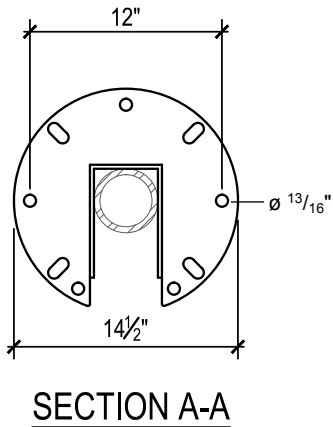

BOLT CIRCLE RANGE:

8" - 12½"

HARDWARE INCLUDED IN KIT:

- (1) POLE BRACE
- (6) BOX BOLTS
- (4) ANCHOR NUTS
- (4) THREADED EXTENDERS
- (12) WASHERS

Light Pole Systems, Inc  
[lightpolesystems.com](http://lightpolesystems.com)  
 (714) 786-8983  
 1057 E. Imerial Hwy #155  
 Placentia Ca. 92870

TYPE: POLE REPAIR KIT  
 FINISH: GALVANIZED

MODEL#: **PRK4**

- PRK 4 BASE PLATE (EXPANDED BASE)
- ANCHOR BOLT SIZE (1")
- MAX POLE HEIGHT (25')
- POLE SIZE
- POLE REPAIR KIT

SCALE: **NONE**

DATE: **1/19/16**