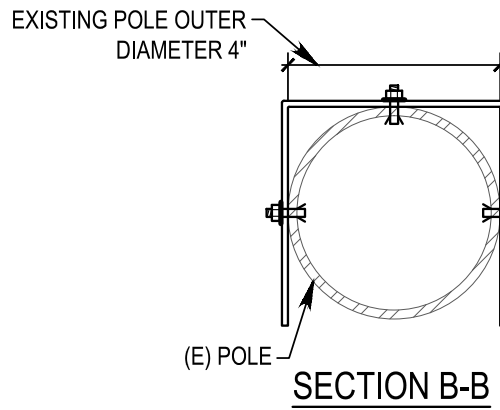

BOLT CIRCLE RANGE:

8" - 12½"

HARDWARE INCLUDED IN KIT:

- (1) POLE BRACE
- (6) BOX BOLTS
- (4) ANCHOR NUTS
- (4) THREADED EXTENDERS
- (12) WASHERS

Light Pole Systems, Inc  
[lightpolesystems.com](http://lightpolesystems.com)  
 (714) 786-8983  
 1057 E. Imerial Hwy #155  
 Placentia Ca. 92870

TYPE: POLE REPAIR KIT  
 FINISH: GALVANIZED

MODEL#: **PRK4**

- PRK 4 BASE PLATE (EXPANDED BASE)
- ANCHOR BOLT SIZE (1")
- MAX POLE HEIGHT (25')
- POLE SIZE
- POLE REPAIR KIT

SCALE: **NONE**

DATE: **1/19/16**