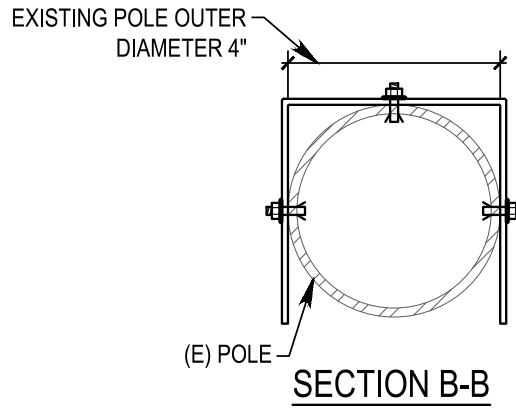

**BOLT CIRCLE RANGE:**

8½" - 12½"

**HARDWARE INCLUDED IN KIT:**

- (1) POLE BRACE
- (6) BOX BOLTS
- (4) ANCHOR NUTS
- (4) THREADED EXTENDERS
- (12) WASHERS

Light Pole Systems, Inc  
[lightpolesystems.com](http://lightpolesystems.com)  
 (714) 786-8983  
 1057 E. Imerial Hwy #155  
 Placentia Ca. 92870

TYPE: POLE REPAIR KIT  
 FINISH: GALVANIZED

- PRK 4 BASE PLATE (EXPANDED BASE)
- ANCHOR BOLT SIZE (1")
- MAX POLE HEIGHT (25')
- POLE SIZE
- POLE REPAIR KIT

MODEL#: PRK4

SCALE: NONE

DATE: 1/19/16