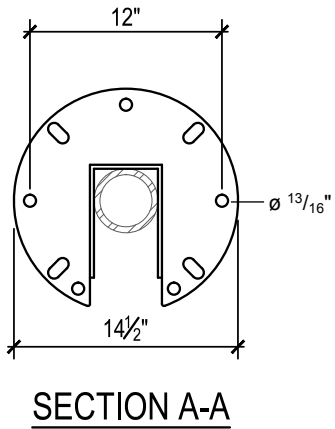

**BOLT CIRCLE RANGE:**

8½" - 12½"

**HARDWARE INCLUDED IN KIT:**

- (1) POLE BRACE
- (6) BOX BOLTS
- (4) ANCHOR NUTS
- (4) THREADED EXTENDERS
- (12) WASHERS

Light Pole Systems, Inc  
[lightpolesystems.com](http://lightpolesystems.com)  
 (714) 786-8983  
 1057 E. Imerial Hwy #155  
 Placentia Ca. 92870

TYPE: POLE REPAIR KIT  
 FINISH: GALVANIZED

- PRK 4 BASE PLATE (EXPANDED BASE)
- ANCHOR BOLT SIZE (1")
- MAX POLE HEIGHT (25')
- POLE SIZE
- POLE REPAIR KIT

MODEL#: PRK4

SCALE: NONE

DATE: 1/19/16