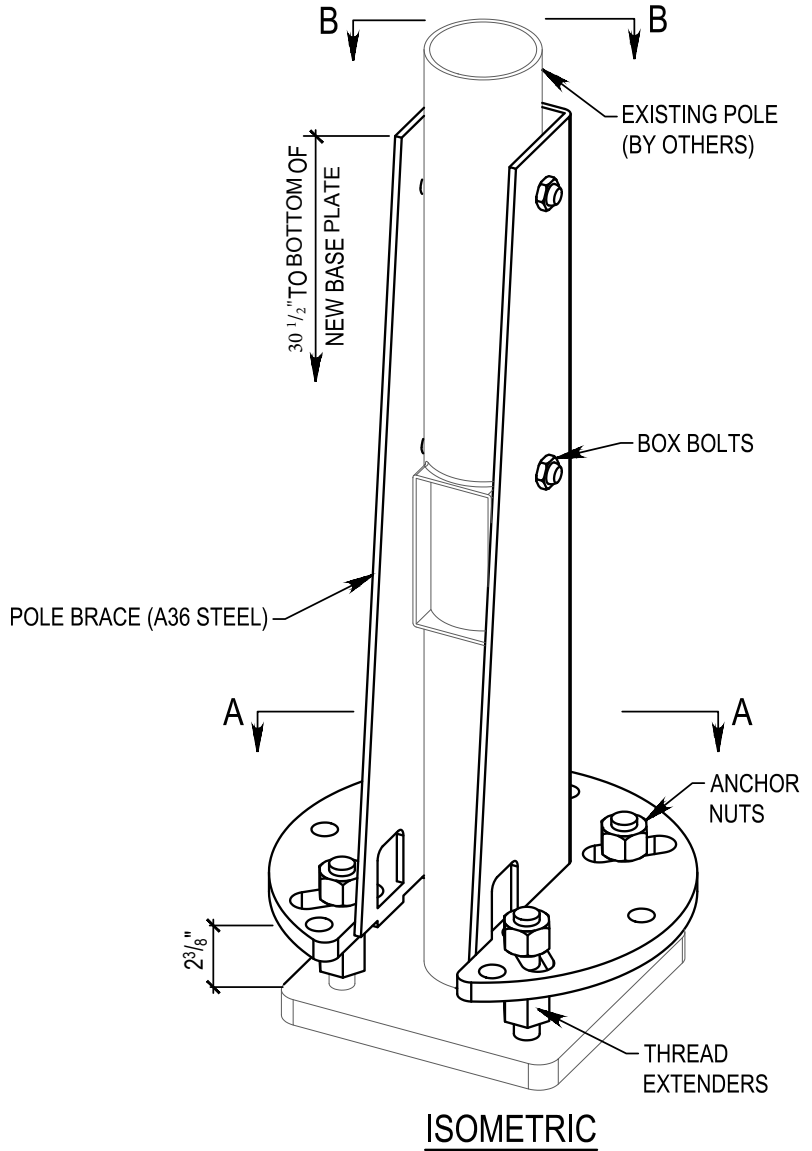

**BOLT CIRCLE RANGE:**

8½" - 12½"

**HARDWARE INCLUDED IN KIT:**

- (1) POLE BRACE
- (6) BOX BOLTS
- (4) ANCHOR NUTS
- (4) THREADED EXTENDERS
- (12) WASHERS

Light Pole Systems, Inc  
[lightpolesystems.com](http://lightpolesystems.com)  
 (714) 786-8983  
 1057 E. Imerial Hwy #155  
 Placentia Ca. 92870

TYPE: POLE REPAIR KIT  
 FINISH: GALVANIZED

- PRK 4 BASE PLATE (EXPANDED BASE)
- ANCHOR BOLT SIZE (1")
- MAX POLE HEIGHT (25')
- POLE SIZE
- POLE REPAIR KIT

MODEL#: PRK4

SCALE: NONE

DATE: 1/19/16